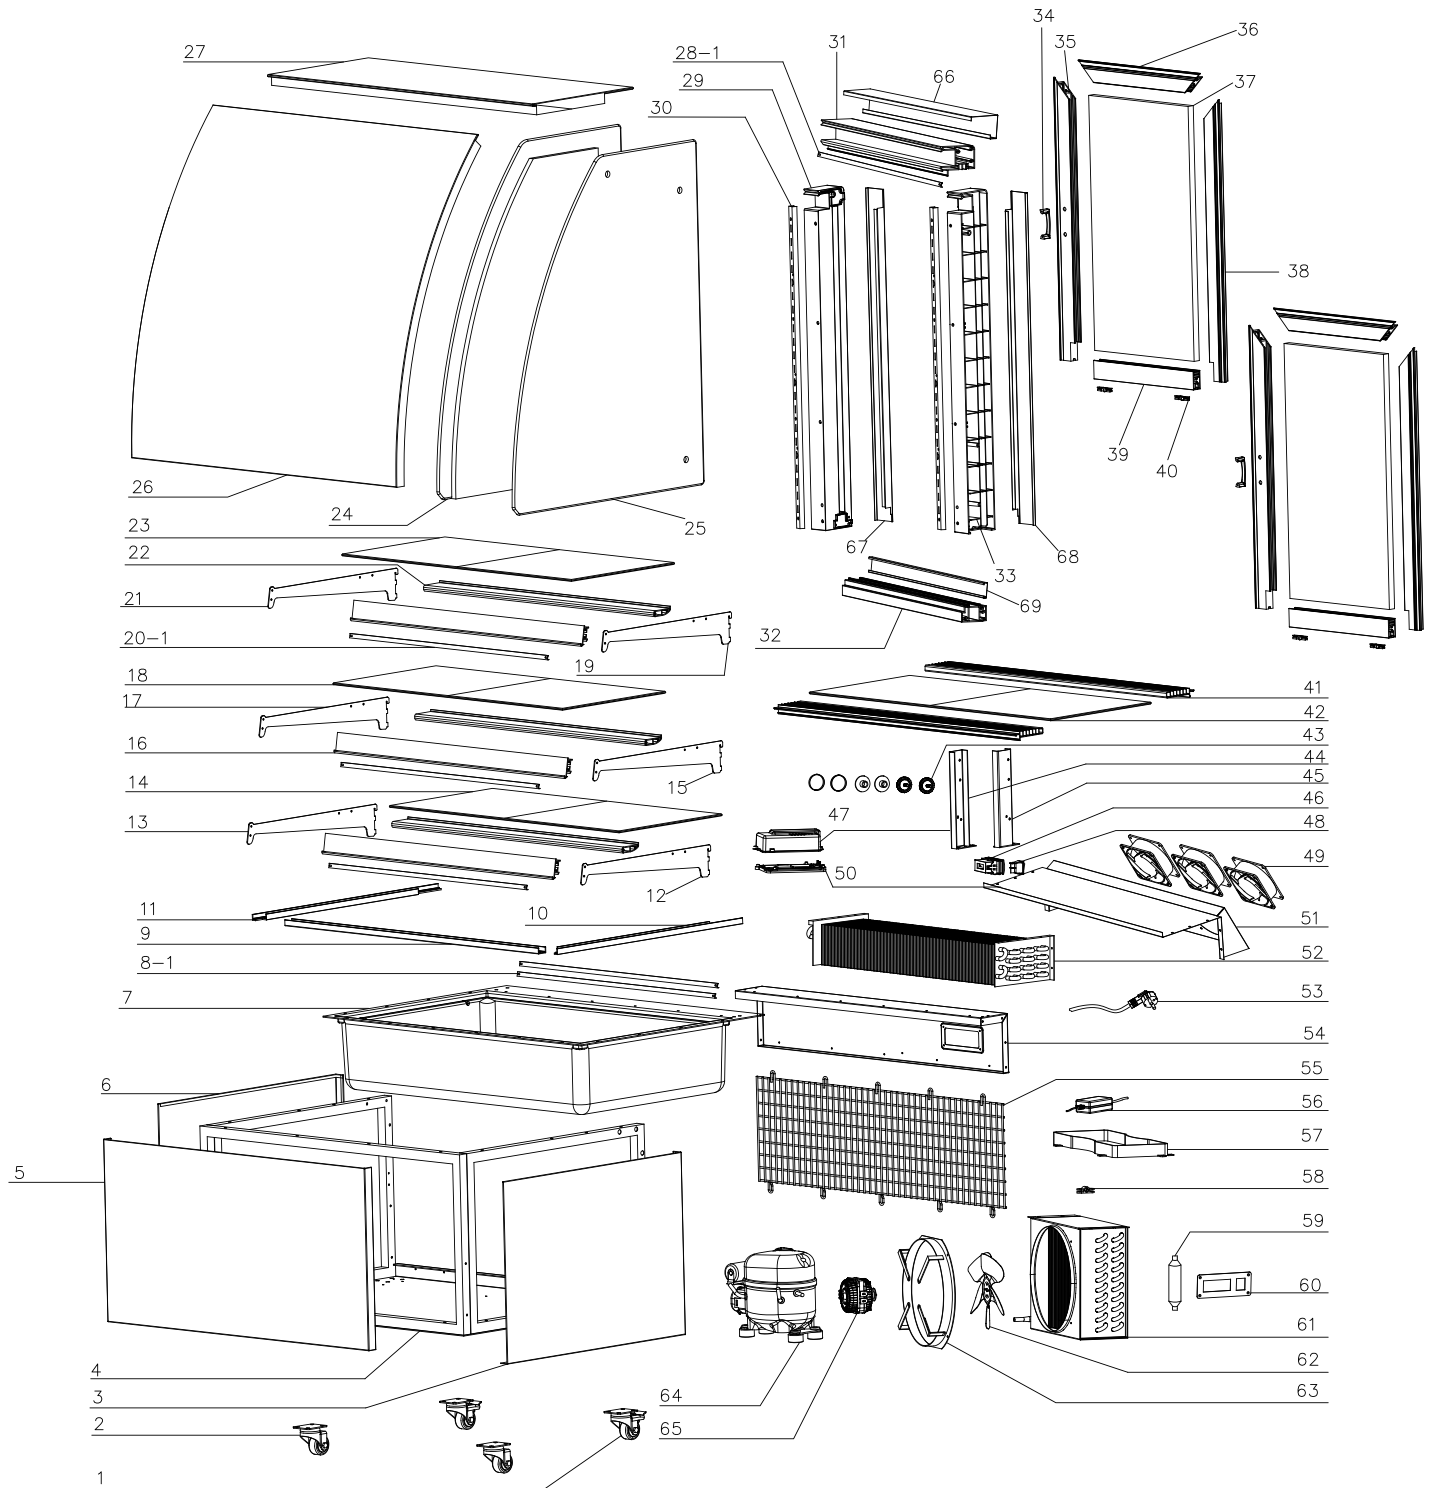

Parts Breakdown

Model RS-CN-0271 44387

Parts Breakdown

Model RS-CN-0271 44387

Item No.	Description	Position	Item No.	Description	Position	Item No.	Description	Position
71042	Rear Swivel Castor with Brake for 44387	1	68180	Left Glass for 44387	24	71079	Thermostat Lid for 44387	47
79763	Swivel Front Castor without Brake for 44387	2	68186	Right Glass for 44387	25	68196	Switch for 44387	48
68164	Right Cover for 44387	3	AM504	Front Glass for 44387	26	71081	Evaporator Motor for 44387	49
68165	Base for 44387	4	AM023	Top Glass for 44387	27	71082	Thermostat Base for 44387	50
68166	Front Cover for 44387	5	AK200	Top LED for 44387	28-1	68197	Evaporator Cover for 44387	51
68167	Left Cover for 44387	6	AK201	6 LED Driver for 44387	28-2	71084	Evaporator for 44387	52
71046	Evaporator Insulation for 44387	7	68184	Left Pole for 44387	29	68198	Power Cord for 44387	53
68168	Bottom LED for 44387	8-1	68185	Shelf Holder for 44387	30	71086	Rear Frame for 44387	54
68176	Middle LED for 44387	8-1	68187	Top Frame for 44387	31	AM024	Back Grill for 44387	55
AG710	4 LED Driver for 44387	8-2	68188	Bottom Frame for 44387	32	71089	Water Tray for 44387	57
68169	Front Glass Fixer for 44387	9	68189	Right Pole for 44387	33	AM025	Power Cord Fixer for 44387	58
68171	Left Glass Fixer for 44387	10	71110	Door Handle for 44387	34	71083	Dryer Filter for 44387	59
68170	Right Glass Fixer for 44387	11	68190	Left Door Frame for 44387	35	77434	Control Panel for 44387	60
68172	Right Bottom Shelf Holder for 44387	12	71068	Top Upper Door Frame for 44387	36	71135	Condenser for 44387	61
68211	Left Bottom Shelf Holder for 44387	13	AF526	Door Glass for 44387	37	AM026	Fan Blade for 44387	62
68174	Bottom Glass Shelf for 44387	14	68192	Right Door Frame for 44387	38	71136	Fan Bracket for 44387	63
68175	Right Top Shelf Holder for 44387	15	71071	Bottom Door Frame for 44387	39	68199	Compressor for 44387	64
68173	Metal Price Tags for 44387	16	71114	Door Glide Wheel for 44387	40	71137	Condenser Fan Motor for 44387	65
68177	Left Top Shelf Holder for 44387	17	68193	Air In/Outlet for 44387	41	AF506	Top Back Frame for 44387	66
68179	Top Glass Shelf for 44387	18	AD841	Bottom Glass for 44387	42	AF507	Left Back Frame for 44387	67
68276	Left Top Shelf Holder for 44387	19	71121	Screw Cover for 44387	43	AF508	Right Back Frame for 44387	68
68274	Right Top Shelf Holder for 44387	21	68194	Pole Fixer Left for 44387	44	AF509	Bottom Back Frame for 44387	69
68178	Metal Shelf Support for 44387	22	68195	Pole Fixer Right for 44387	45			
AF505	Small Glass Shelf for 44387	23	71123	Digital Control for 44387	46			